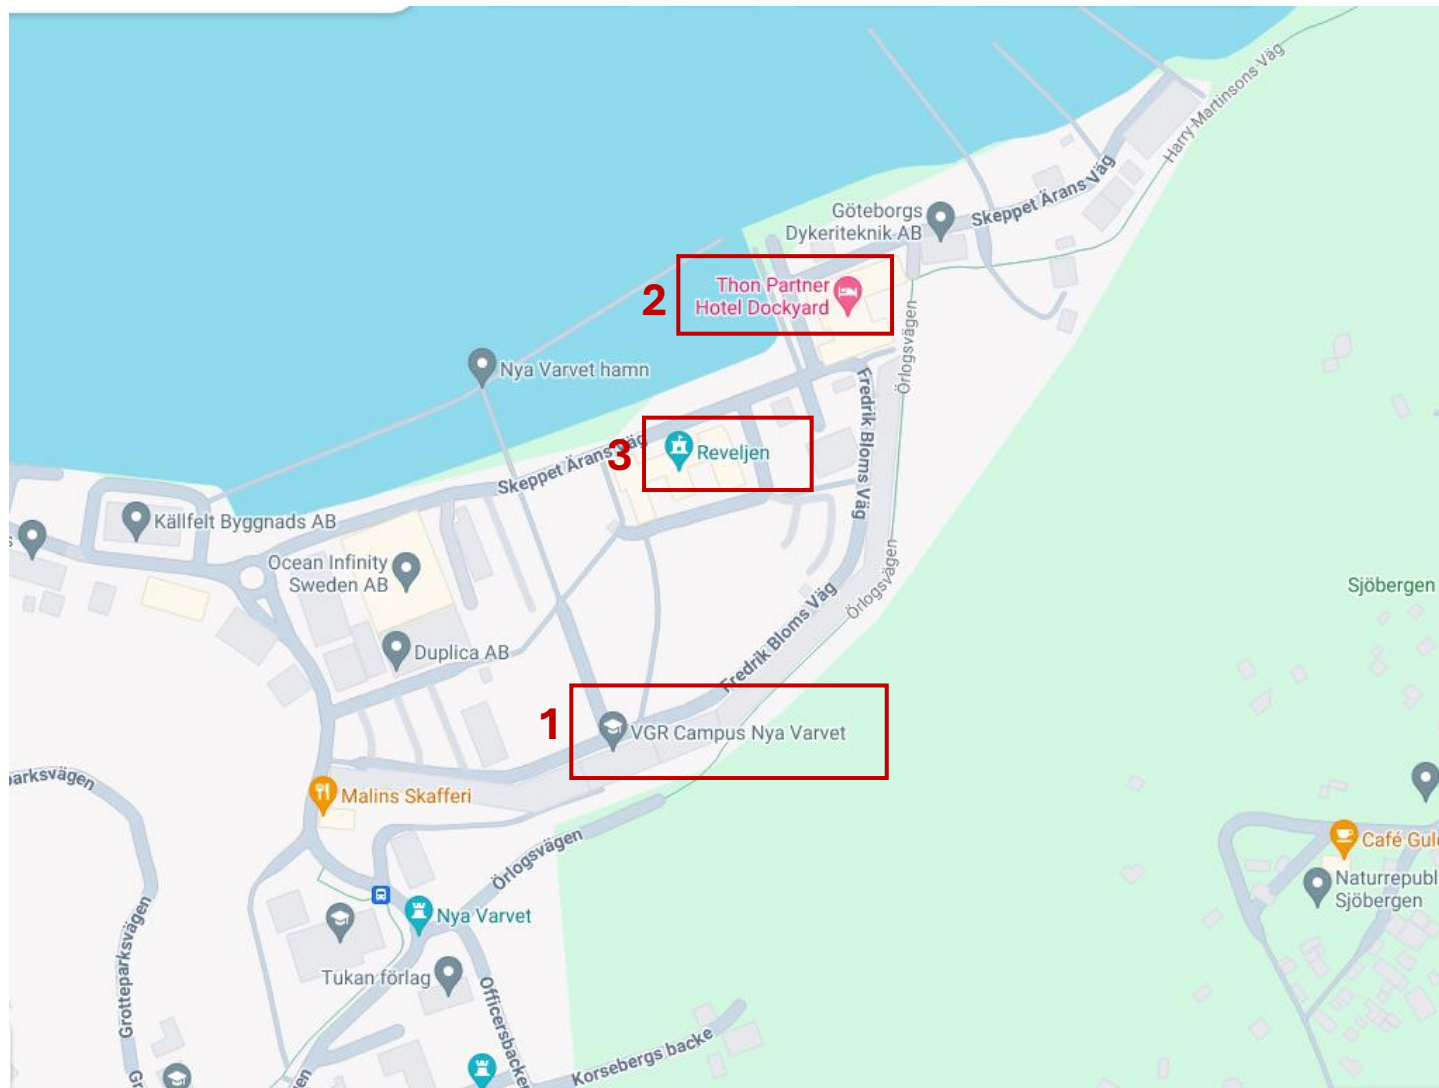

Directions and venue location

YIM2024

- 1- YIM venue – VGR Campus Konferens, Nya Varvet
- 2 – YIM hotel – Hotel Dockyard
- 3 – YIM networking event – Reveljen restaurant

**ALL LESS THAN
5MIN WALK FROM
EACH OTHER**

ARRIVAL TO GOTHENBURG

Airport to YIM venue – **VGR campus Konferens** in Nya Varvet:

- Around 30min by car
- Public transport 1h6m
 - **1**-Flybussarna Airport coaches: 3 stops (29min) until Frolunda Frölunda Torg
 - **2**-Bus 30 (direction Göteborg Eketrägatan): 7 stops (8min) until Dalavägen
 - In alternative, cab/uber from Frolunda Frölunda Torg to the YIM venue takes approximately 10min
 - **3**-18min walk to the YIM venue

ARRIVAL TO GOTHENBURG

3- 18min walk from Dalavägen bus stop to the YIM venue

⤴ About 18 min, 1.3 km

⚠ Use caution - may involve errors or sections not suitable for walking

Head west on Grimmeredsvägen

At the roundabout, take the 2nd exit onto Gnistängsmotet

Turn right toward Nya Varvsallén

Turn left toward Nya Varvsallén

Turn right toward Nya Varvsallén

📍 Take the stairs

Turn right onto Nya Varvsallén

Turn right to stay on Nya Varvsallén

Turn right onto Wirséns väg