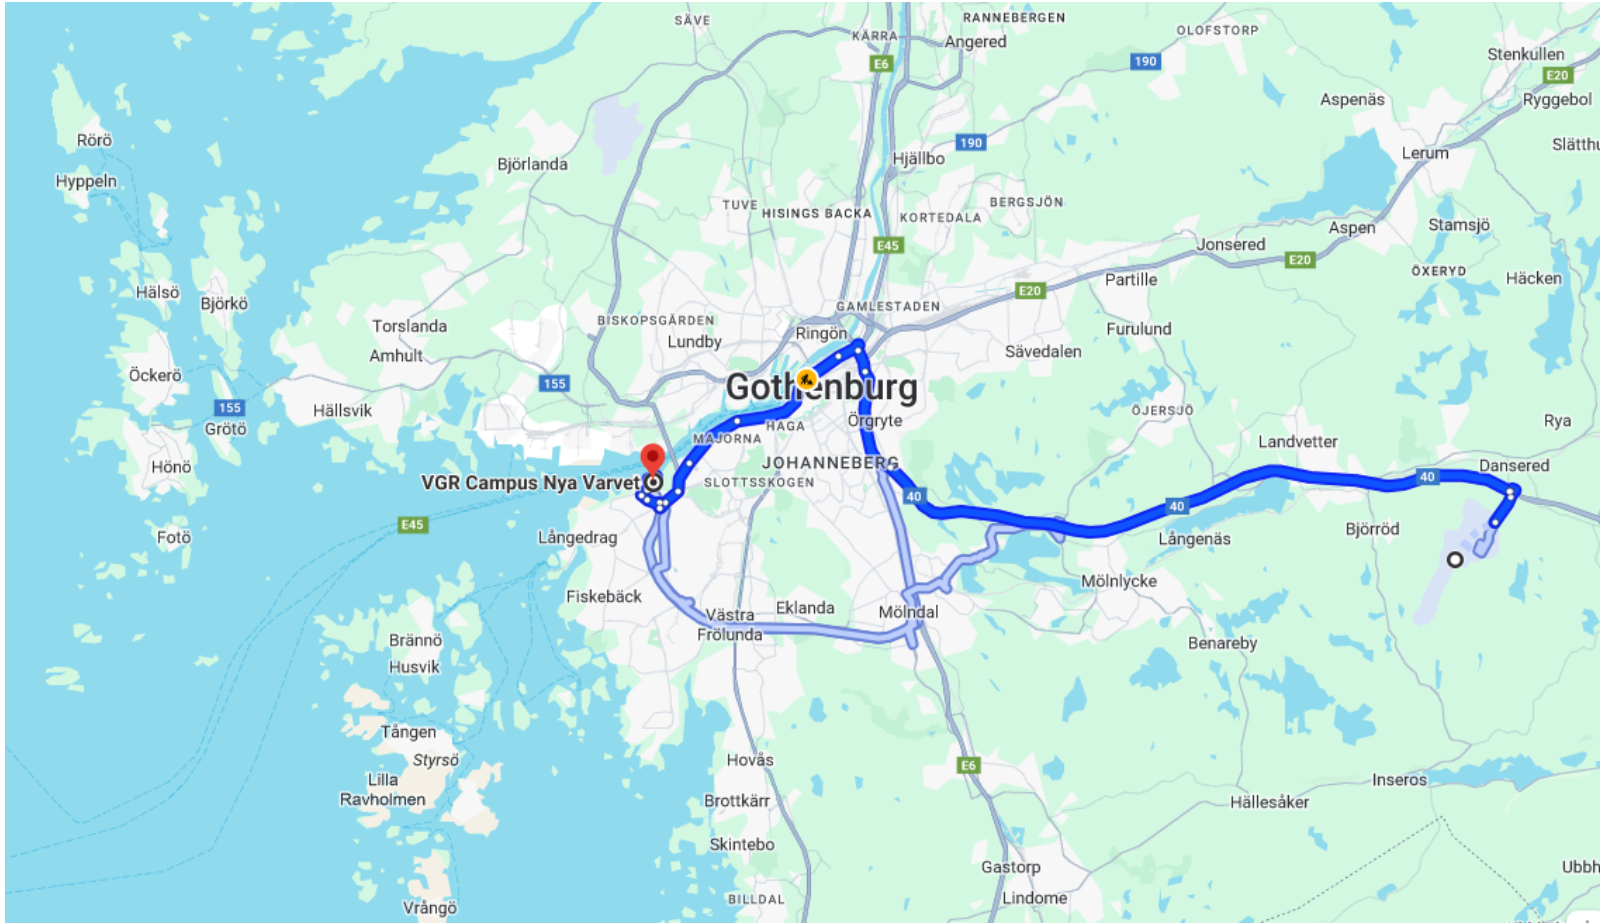

Directions and venue location

YIM2024

- 1- YIM venue – VGR Campus Konferens, Nya Varvet
- 2 – YIM hotel – Hotel Dockyard
- 3 – YIM networking event – Reveljen restaurant

**ALL LESS THAN
5MIN WALK FROM
EACH OTHER**

ARRIVAL TO GOTHENBURG

Airport to YIM venue – **VGR campus Konferens** in Nya Varvet:

- Around 30min by car
- Public transport 1h6m
 - **1**-Flybussarna Airport coaches: 3 stops (29min) until Frolunda Frölunda Torg
 - **2**-Bus 30 (direction Göteborg Eketrägatan): 7 stops (8min) until Dalavägen
 - In alternative, cab/uber from Frolunda Frölunda Torg to the YIM venue takes approximately 10min
 - **3**-18min walk to the YIM venue

ARRIVAL TO GOTHENBURG

3- 18min walk from Dalavägen bus stop to the YIM venue

⤴ About 18 min, 1.3 km

⚠ Use caution - may involve errors or sections not suitable for walking

Head west on Grimmeredsvägen

At the roundabout, take the 2nd exit onto Gnistängsmotet

Turn right toward Nya Varvsallén

Turn left toward Nya Varvsallén

Turn right toward Nya Varvsallén

📍 Take the stairs

Turn right onto Nya Varvsallén

Turn right to stay on Nya Varvsallén

Turn right onto Wirséns väg