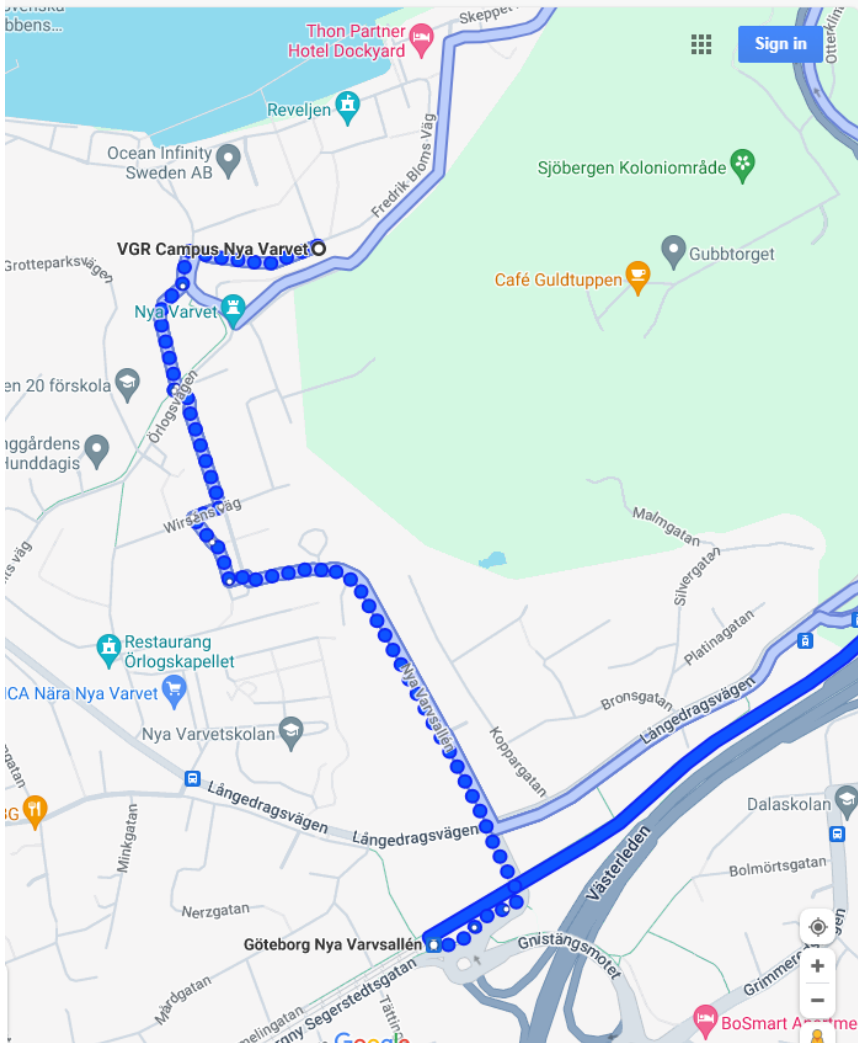

FROM YIM VENUE TO PReS2024 SVENSKA MÄSSAN

1- walk about 18min (1.2km) from YIM venue to Göteborg Nya Varvsallén tram 11 stop

○ VGR Campus Nya Varvet
Fredrik Bloms Väg 25, 426 71 Västra Frölunda, Sweden

Walk

▲ About 18 min, 1.2 km

▲ Use caution - may involve errors or sections not suitable for walking

Head west on Fredrik Bloms Väg toward Sven Källfelts Gata

Turn left onto Sven Källfelts Gata

Slight right toward Nya Varvsallén

Turn right toward Nya Varvsallén

Turn left onto Nya Varvsallén

Turn right onto Wirséns väg

Turn left toward Nya Varvsallén

Continue onto Nya Varvsallén

Turn left to stay on Nya Varvsallén

Slight right to stay on Nya Varvsallén

Slight right

i Destination will be on the right