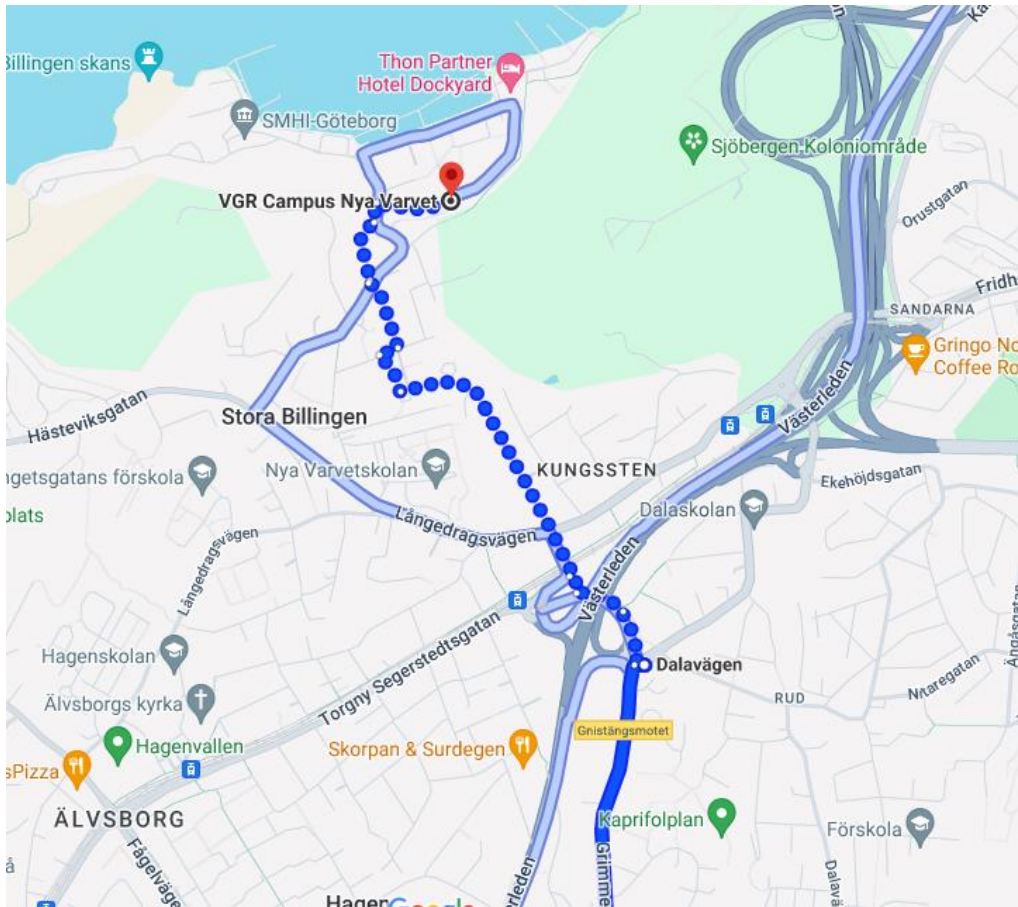

Directions and venue location

YIM2024

- 1- YIM venue – VGR Campus Konferens, Nya Varvet
- 2 – YIM hotel – Hotel Dockyard
- 3 – YIM networking event – Reveljen restaurant

**ALL LESS THAN
5MIN WALK FROM
EACH OTHER**

ARRIVAL TO GOTHENBURG

Airport to YIM venue – **VGR campus Konferens** in Nya Varvet:

- Around 30min by car
- Public transport 1h6m
 - **1**-Flybussarna Airport coaches: 3 stops (29min) until Frolunda Frölunda Torg
 - **2**-Bus 30 (direction Göteborg Eketrägatan): 7 stops (8min) until Dalavägen
 - In alternative, cab/uber from Frolunda Frölunda Torg to the YIM venue takes approximately 10min
 - **3**-18min walk to the YIM venue

ARRIVAL TO GOTHENBURG

3- 18min walk from Dalavägen bus stop to the YIM venue

⤴ About 18 min, 1.3 km

⚠ Use caution - may involve errors or sections not suitable for walking

Head west on Grimmeredsvägen

At the roundabout, take the 2nd exit onto Gnistängsmotet

Turn right toward Nya Varvsallén

Turn left toward Nya Varvsallén

Turn right toward Nya Varvsallén

📍 Take the stairs

Turn right onto Nya Varvsallén

Turn right to stay on Nya Varvsallén

Turn right onto Wirséns väg